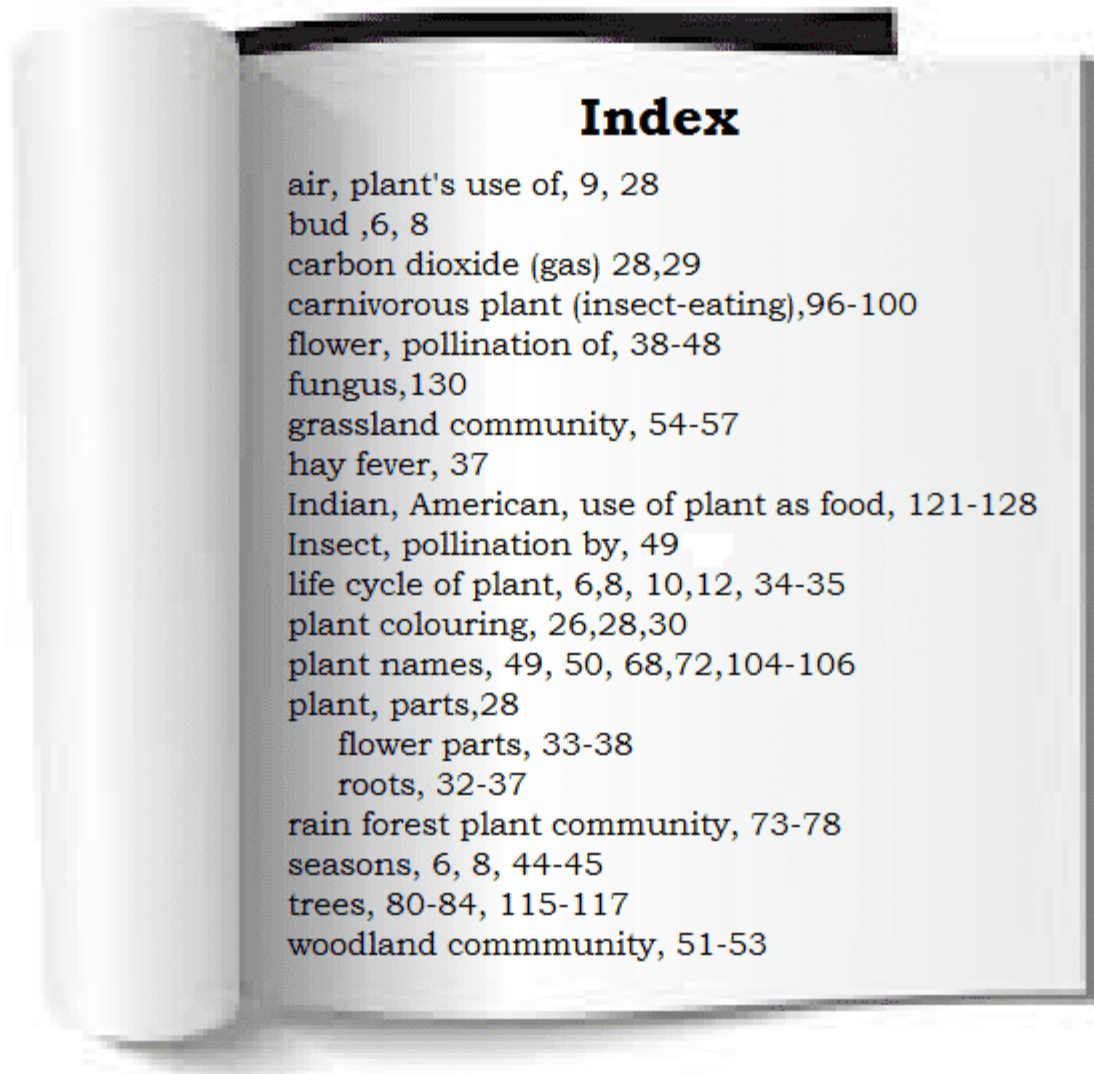

Name: _____

Study Skills Worksheet

Observe the picture below and answer the questions that follow.

Name: _____

Study Skills Worksheet

Questions:

1. What pages would you find information on the parts of the flower?

2. What page would you learn about the colour of leaves?

3. I would like to learn more about trees. Which of the following would be useful? Choose one.

- a. grassland community
- b. rain forest plant community
- c. woodland community